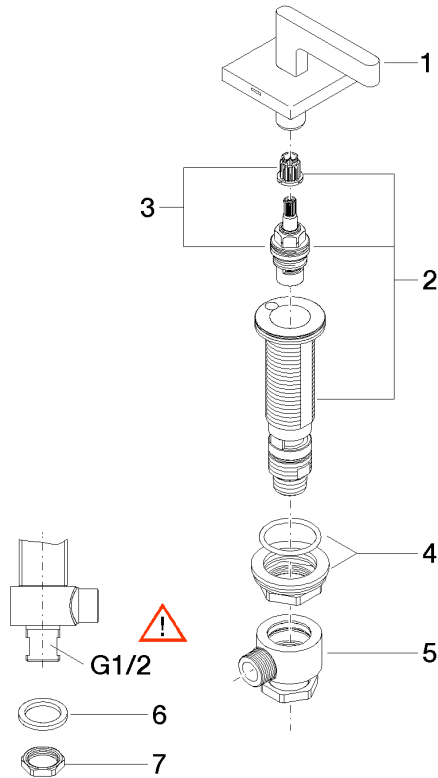

Deck valve anti-clockwise closing cold - Brushed Champagne (22kt Gold)

CL.1

20 000 716

- hole diameter 32 mm
- rosette 60 x 60 mm
- with cold marking

Fits: CL.1, CYO

	Brushed Champagne (22kt Gold)	20 000 716-46
	Chrome	20 000 716-00
	Brushed Platinum	20 000 716-06
	Dark Chrome	20 000 716-19
	Brushed Durabronze (23kt Gold)	20 000 716-28
	Champagne (22kt Gold)	20 000 716-47
	Brushed Dark Platinum	20 000 716-99

20 000 716

mm [inches]

Flow rate chart

20 000 716

Parts for other finishes can be found here: [Chrome](#)

Spare parts list

No.	Item Number	Name	Quantity used	Delivery time
1	90 20 70 057 01-46	handle (cold)	1	30
2	04 17 11 058 32 90	side panel	1	2
3	90 90 03 132 00 90	top	1	2
4	04 23 10 032 78 90	fixing set	1	2
5	04 17 11 023 10 90	distributor	1	2
6	09 30 11 059 90	disc	1	2
7	09 23 10 012 90	nut	1	2